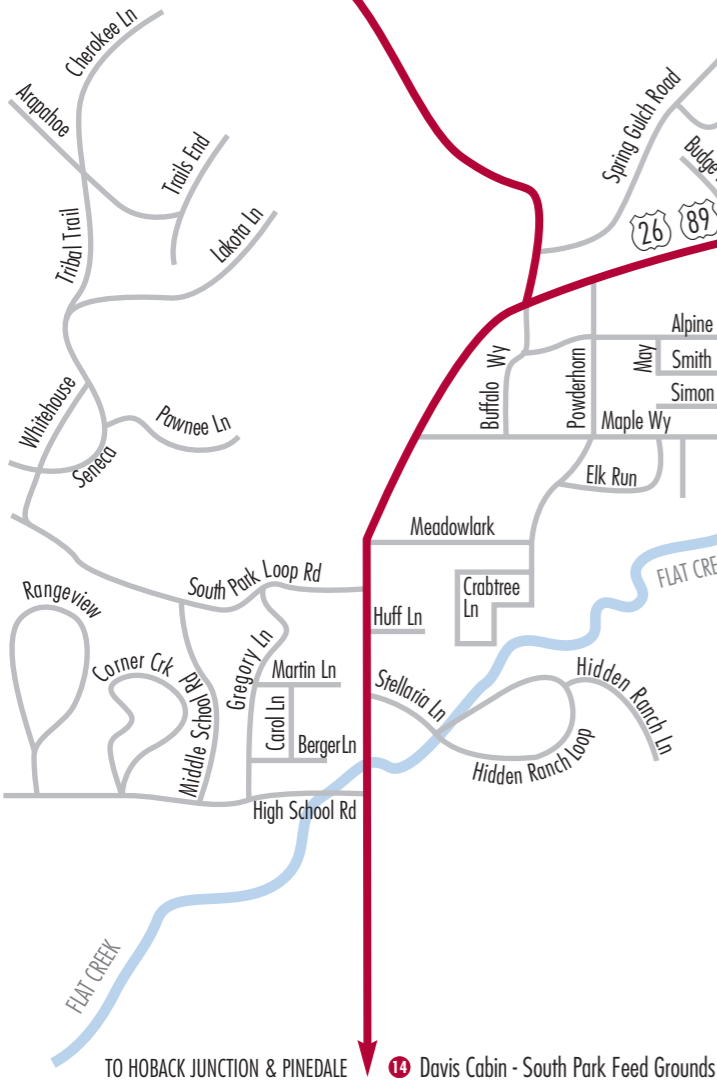

Teton County Buildings of Historical Significance

Recognized by Teton County Historical Preservation Board 2005 & 2006

- 6 Nora's Fish Creek Inn - Wilson
- 9 Hardeman Barn - Wilson
- 28 Old Wilson School - Wilson

TO WILSON & IDAHO FALLS

TO TETON VILLAGE

390

22

TO HOBACK JUNCTION & PINEDALE

14

STREETS RUN NORTH/SOUTH
AVENUES RUN EAST/WEST

Map by Laughing Lamb Design